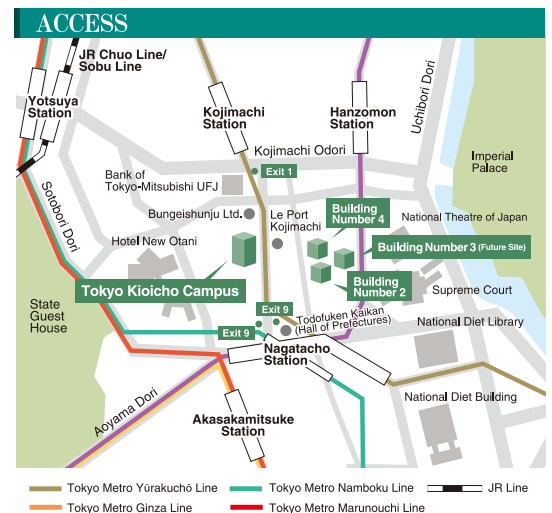

Josai University Educational Corporation
Josai International University Graduate School
<http://jiu.ac.jp>

Tokyo Kioicho Campus
3-26 Kioicho, Chiyoda-ku, Tokyo 102-0094, Japan

TEL.03-6238-1111 (Exam & PR Center) TEL.03-6238-1300 (Main)
E-mail admis_gs@jiu.ac.jp (Atten: Chiba Togane Campus Exam & PR Center of Graduate School)

学校法人城西大学

城西国際大学 JOSAI 城西大学